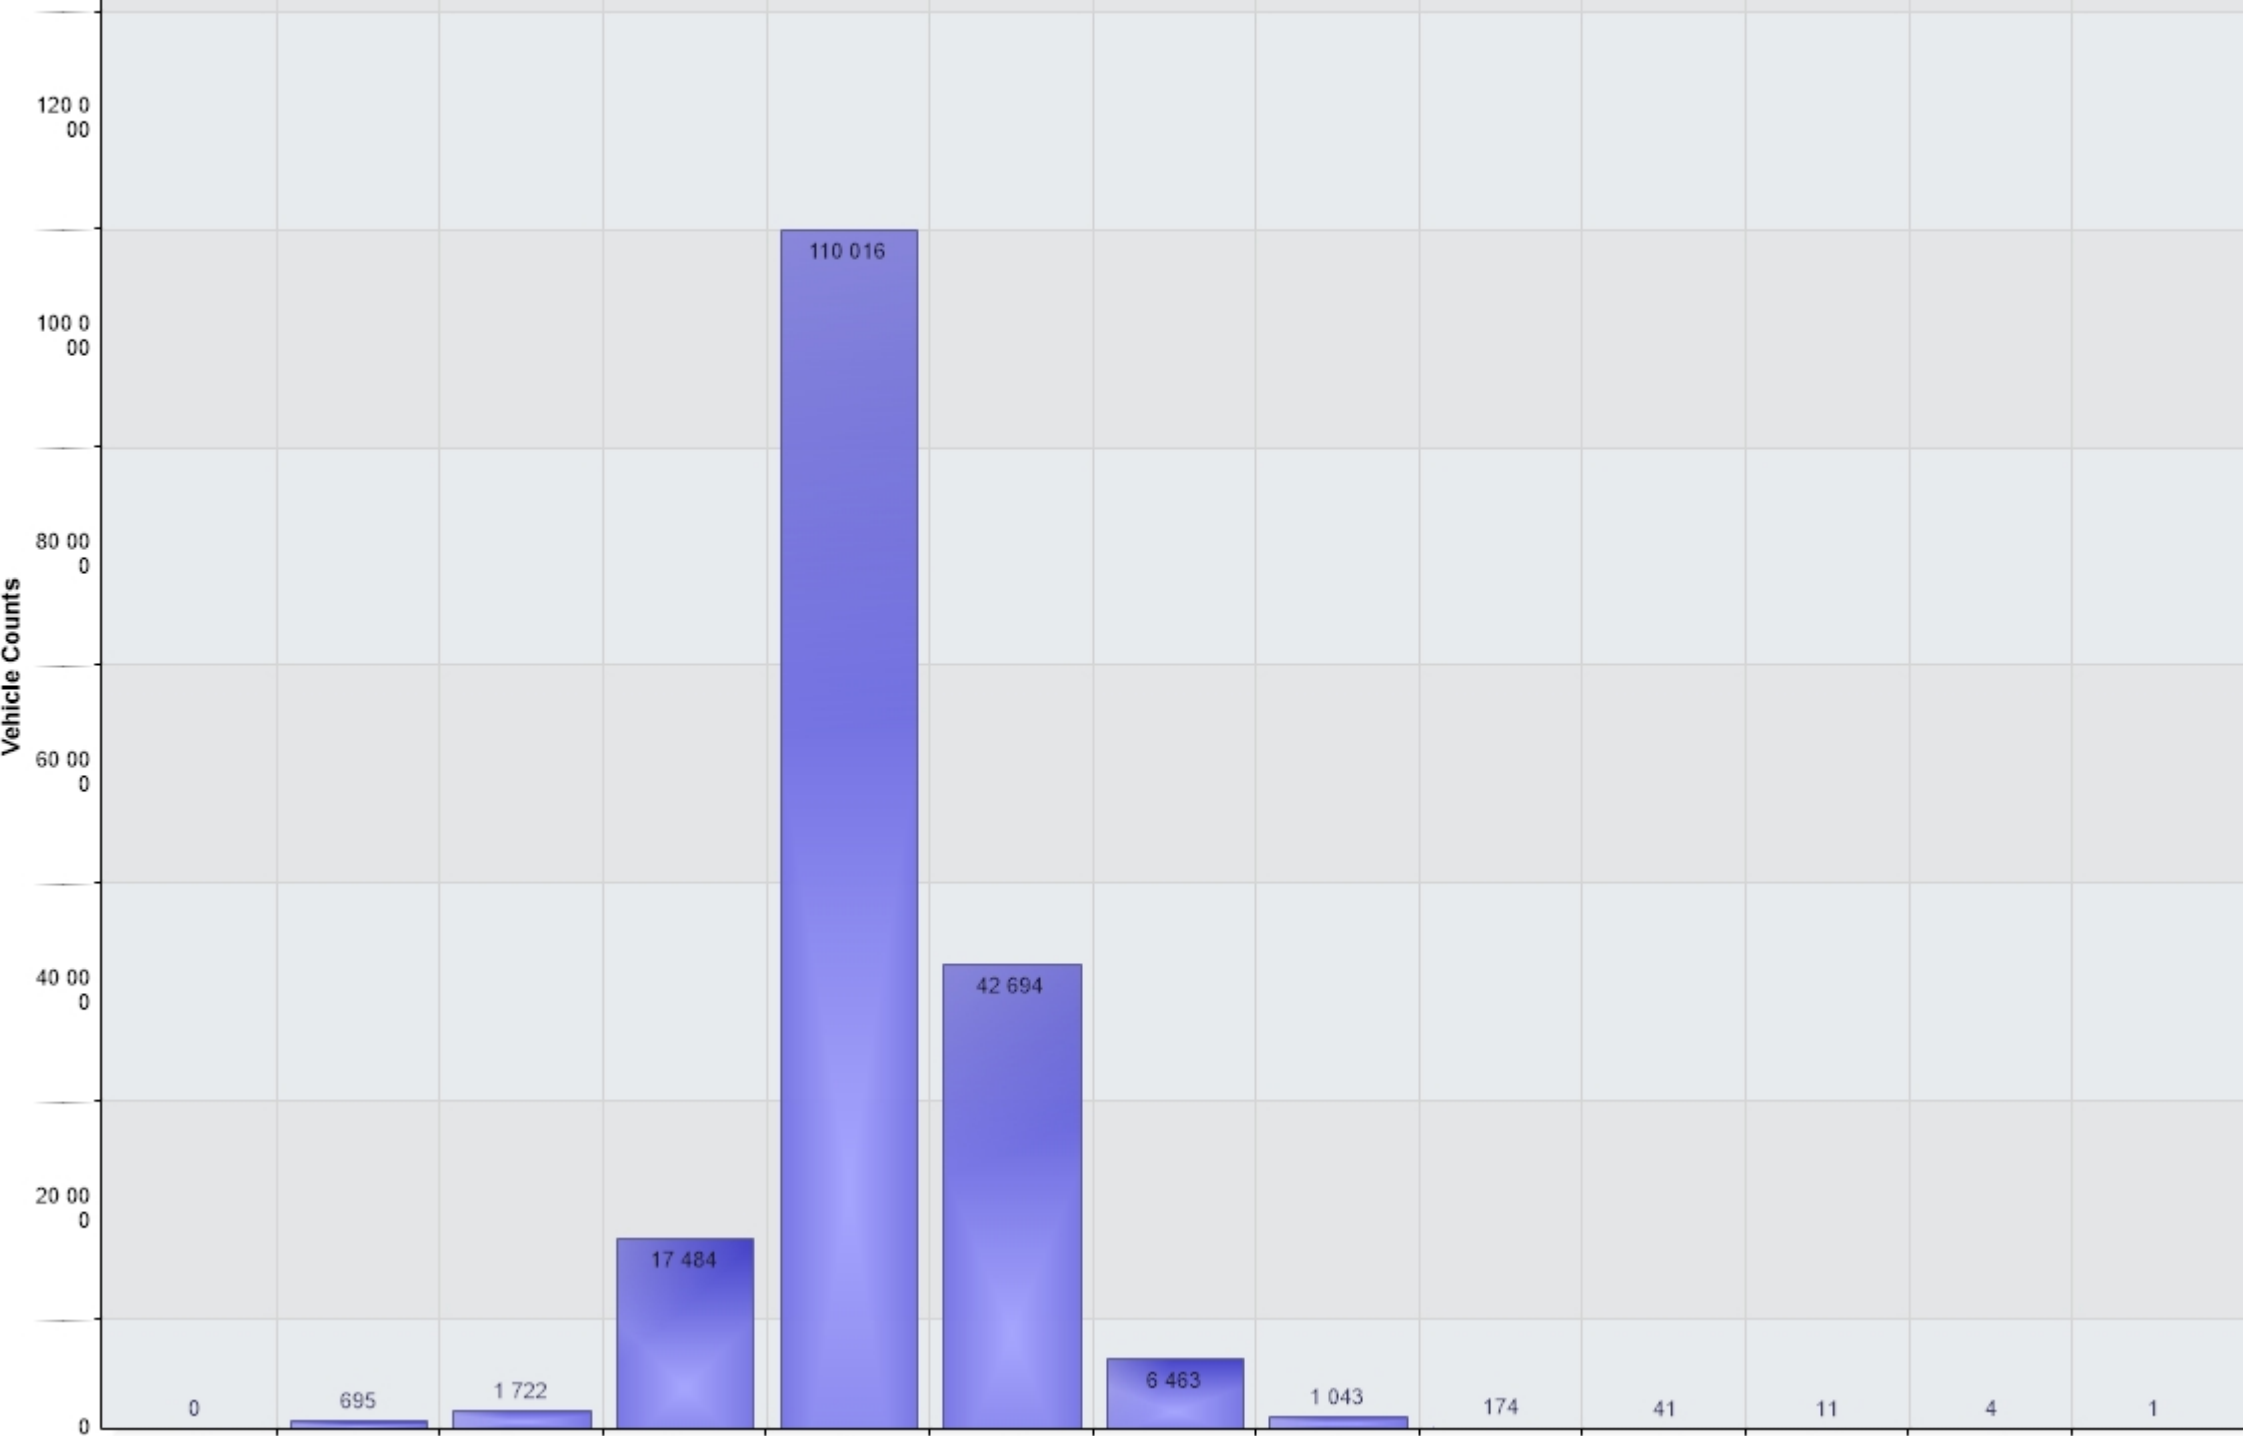

Vehicle Counts Vs. Speed [popovičky1: Incoming]

popovičky1

Volume By Speed Histogram

180 348 Counts

Vehicle Speed (km/h)

Vehicle Counts